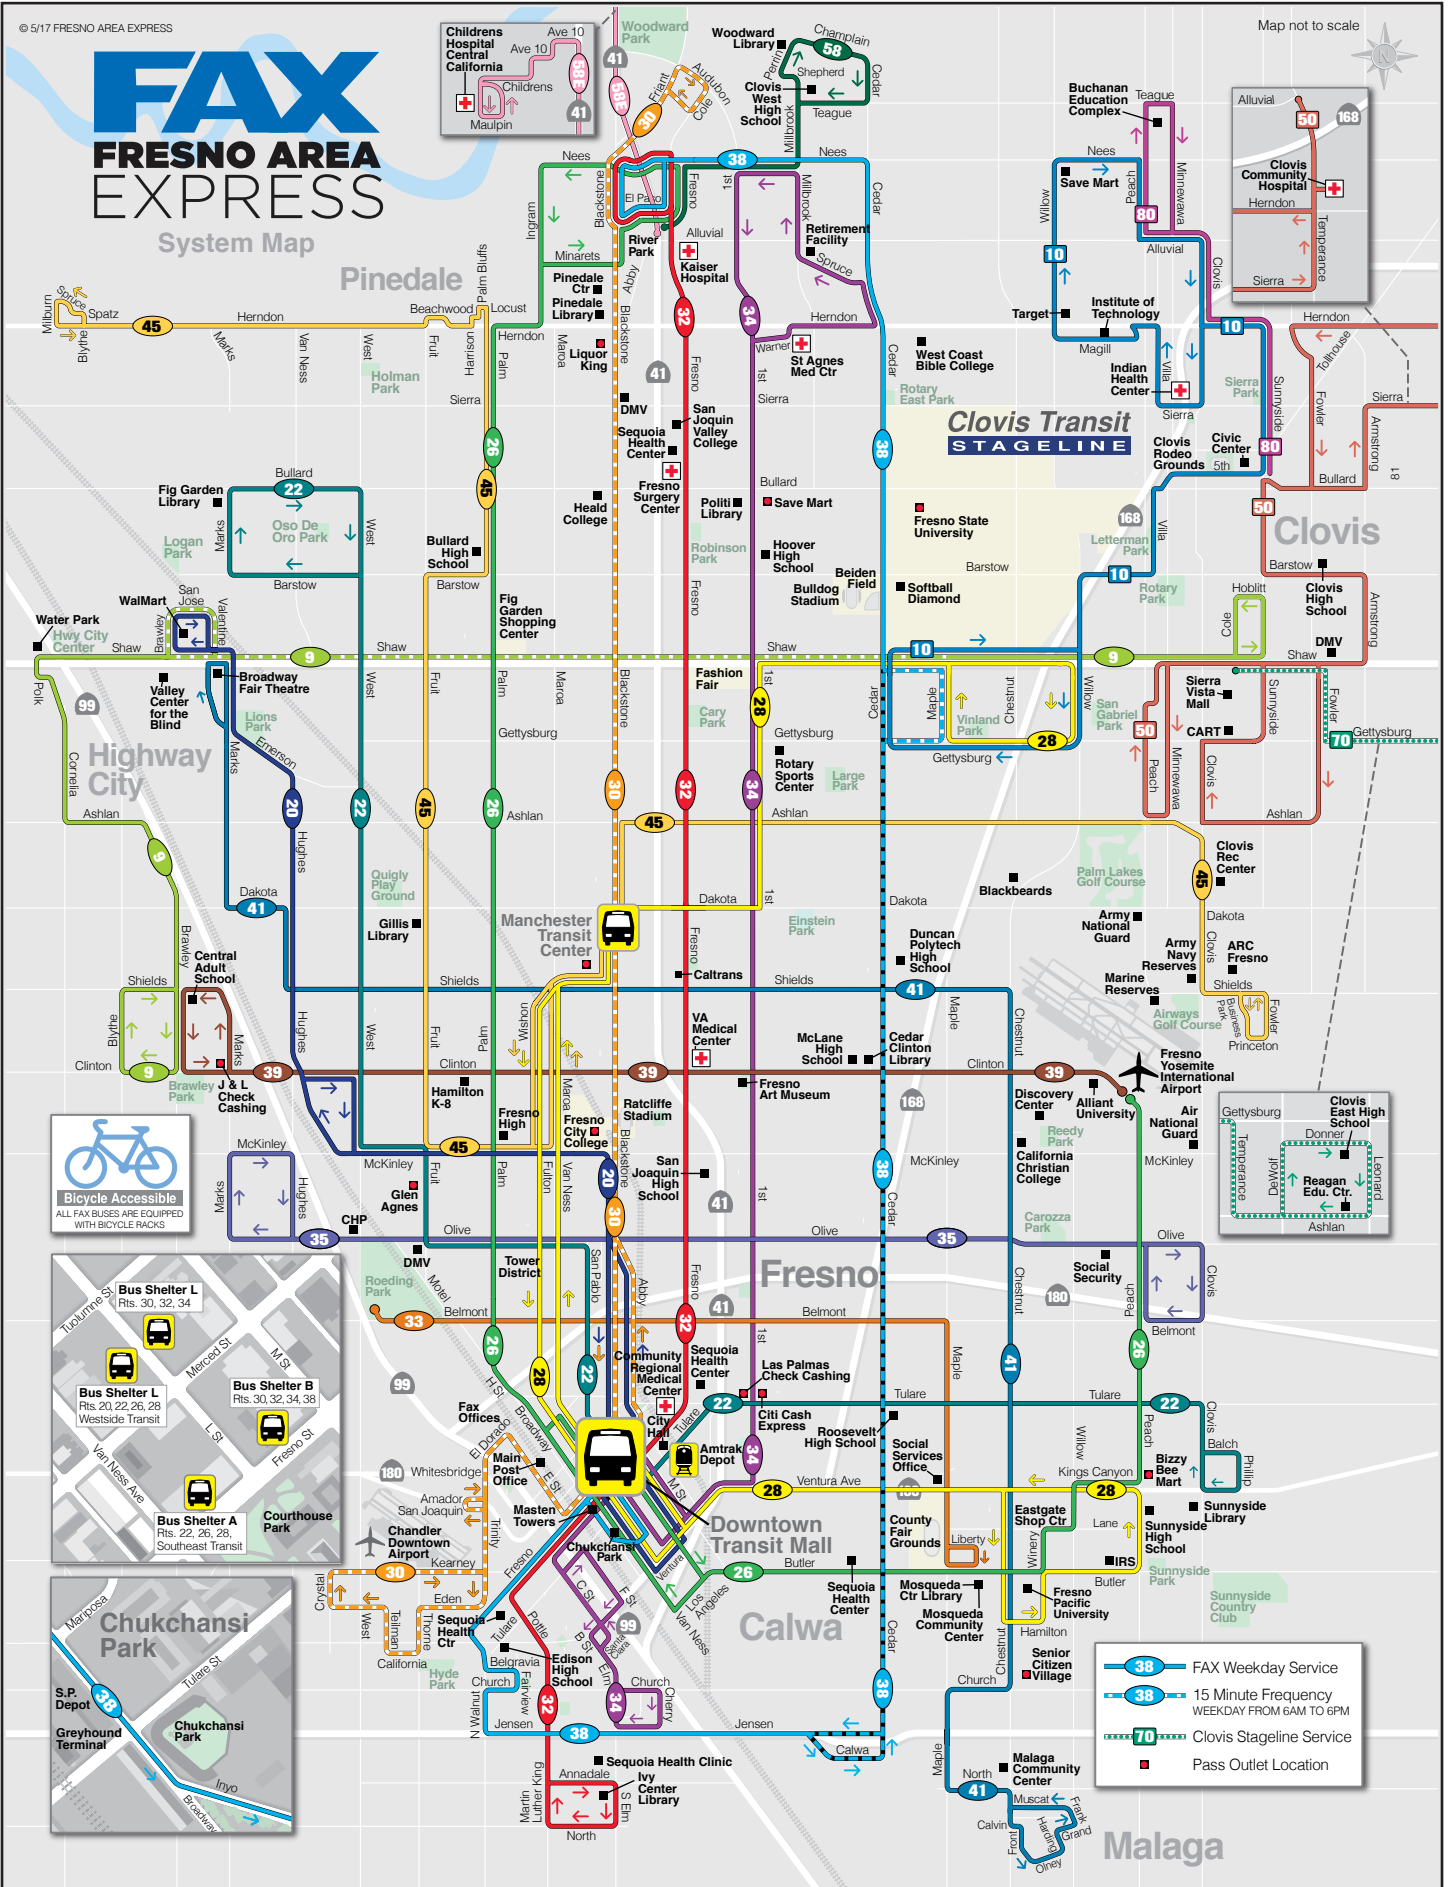

FAX 15

FRESNO AREA EXPRESS

FAX

FRESNO AREA EXPRESS

System Map

Map not to scale

Bus Shelter L
Rts. 30, 32, 34

Bus Shelter B
Rts. 20, 22, 26, 28
Westside Transit

Bus Shelter A
Rts. 22, 26, 28
Southeast Transit

Chandler Downtown Airport

Chukchansi Park

S.P. Depot

Greyhound Terminal

- FAX Weekday Service
- 15 Minute Frequency WEEKDAY FROM 6AM TO 6PM
- Clovis Stageline Service
- Pass Outlet Location