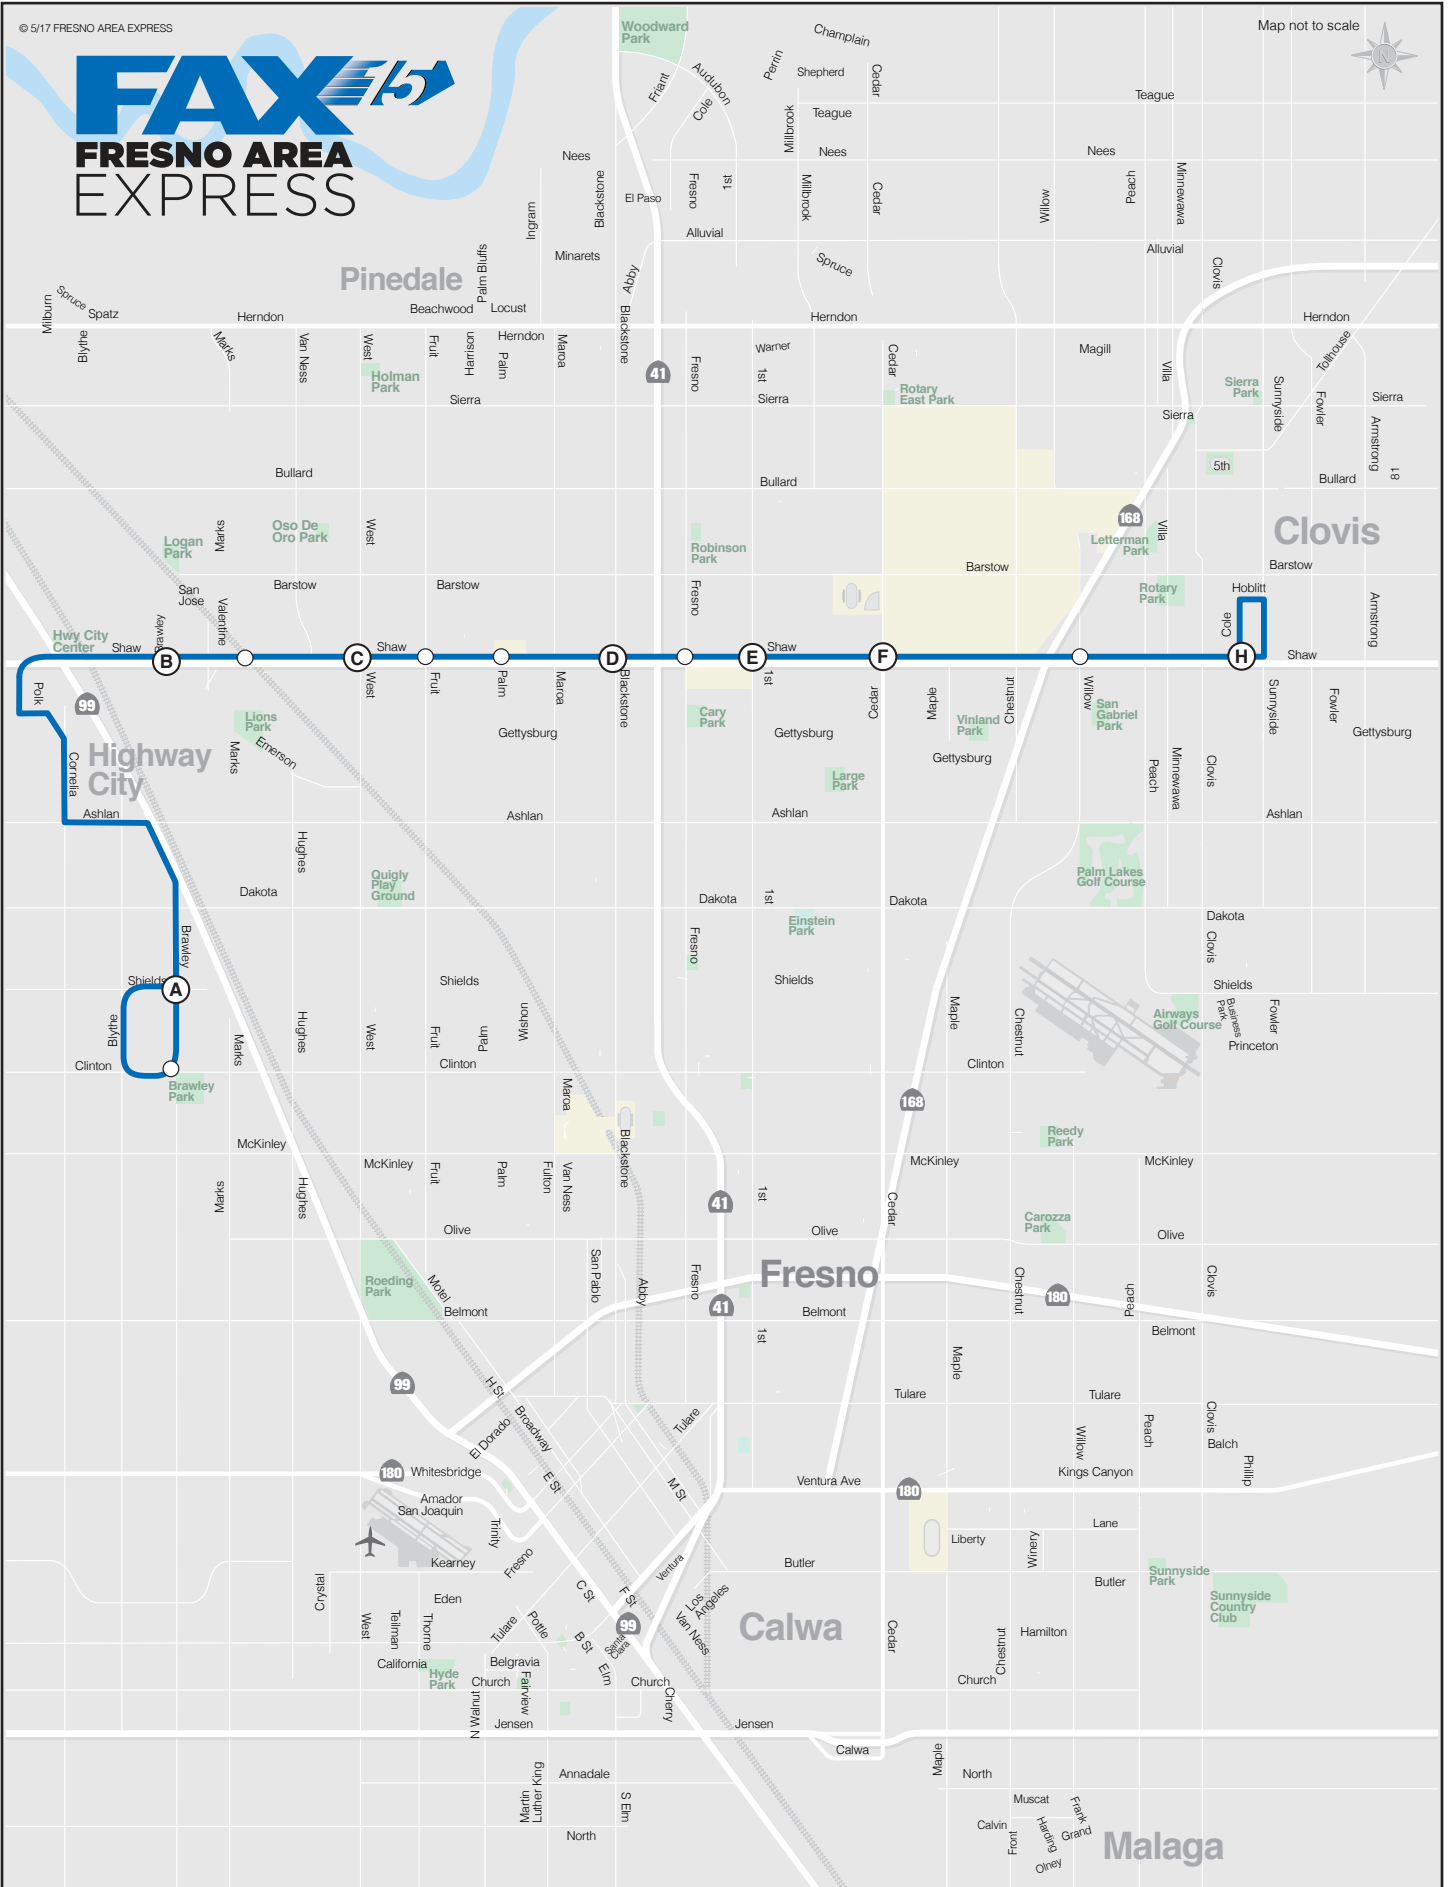

FAX 15

FRESNO AREA EXPRESS

FAX

FRESNO AREA EXPRESS

System Map

Map not to scale

Bus Shelter L
Rts. 30, 32, 34

Bus Shelter B
Rts. 20, 22, 26, 28
Westside Transit

Bus Shelter A
Rts. 22, 26, 28
Southeast Transit

Chandler Downtown Airport

Chukchansi Park

S.P. Depot

Greyhound Terminal

- FAX Weekday Service
- 15 Minute Frequency WEEKDAY FROM 6AM TO 6PM
- Clovis Stageline Service
- Pass Outlet Location